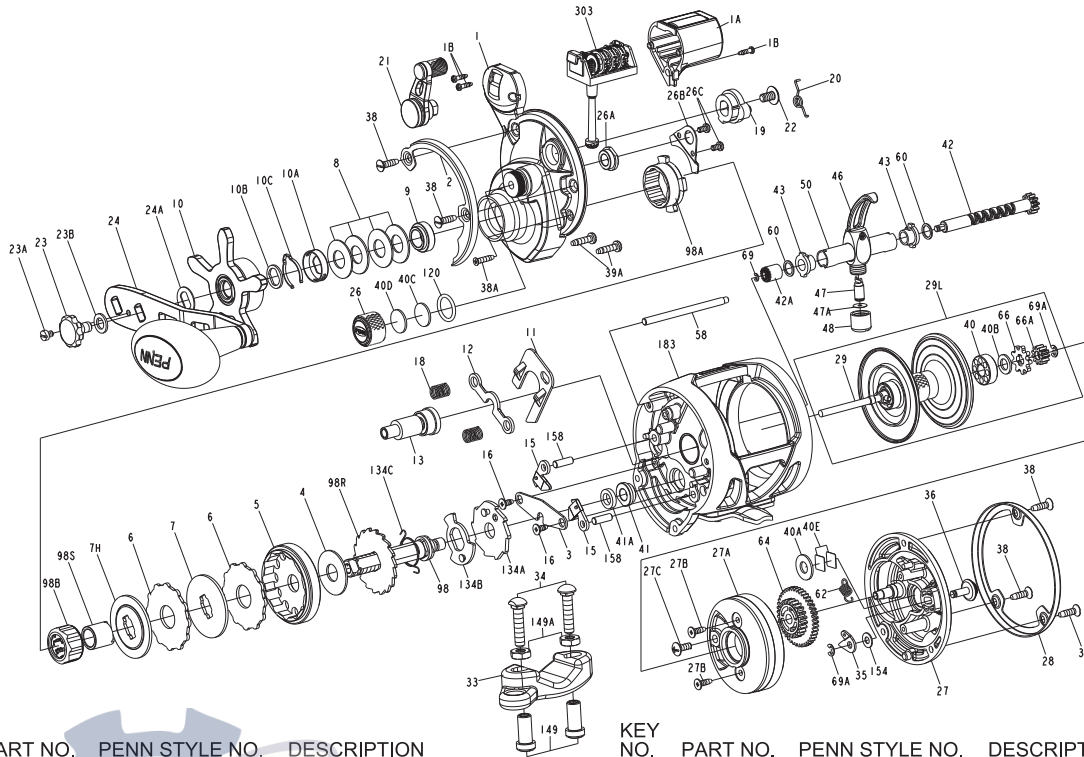

PARTS LIST FOR WAR15LWLCLH and WAR20LWLCLH
 REEL ASM. Nos. 1366189(WAR15LWLCLH)&1366194(WAR20LWLCLH)

| KEY NO. | PART NO. | PENN STYLE NO. | DESCRIPTION | KEY NO. | PART NO. | PENN STYLE NO. | DESCRIPTION |
|---------|----------|----------------|-------------------------------|---------|----------|-----------------|------------------------------|
| 1 | 1383098 | 1-WAR15LWLCLH | Right Side Plate Assembly(15) | 35 | 1383037 | 35-WAR15LW | Click Tongue |
| 1 | 1383099 | 1-WAR20LWLCLH | Right Side Plate Assembly(20) | 36 | 1383038 | 36-WAR15LW | Click Button |
| 1A | 1383100 | 1A-WAR15LWLCLH | Line Counter Cover | 38 | 1383039 | 38-WAR15LW | Screw (5 req) |
| 1B | 1383084 | 1B-WAR15LWLC | Screw, L.C.Cover(3req) | 38A | 1383040 | 38A-WAR15LW | Screw |
| 2 | 1406057 | 2-WAR15LWLCLH | Right Side Ring | 39A | 1383041 | 39A-WAR15LW | Screw(2req) |
| 3 | 1384179 | 3-WAR15LW | Bridge | 40 | 1383042 | 40-WAR15LW | Ball Bearing |
| 4 | 1382976 | 4-WAR15LW | Drag Washer | 40A | 1383043 | 40A-WAR15LW | Washer |
| 5 | 1382977 | 5-WAR15LW | Main Gear | 40B | 1383044 | 40B-WAR15LW | Felt Washer |
| 6 | 1382978 | 6-WAR15LW | Tabbed Drag Washer(2 req) | 40C | 1383045 | 40C-WAR15LW | Washer, Acetal Thrust |
| 7 | 1382999 | 7-WAR15LW | Keyed Metal Drag Washer | 40D | 1383046 | 40D-WAR15LW | Washer, Rubber Thrust |
| 7H | 1383000 | 7H-WAR15LW | Heavy Metal Drag Washer | 40E | 1383047 | 40E-WAR15LW | Thrust Washer (2req) |
| 8 | 1383001 | 8-WAR15LW | Spring Washer (4 req) | 41 | 1383048 | 41-WAR15LW | Bushing |
| 9 | 1384180 | 9-WAR15LW | Spacing Sleeve | 41A | 1384181 | 41A-WAR15LW | Bushing |
| 10 | 1383002 | 10-WAR15LW | Star Drag | 42 | 1385461 | 42-WAR15LWLC | Worm Shaft Assembly(15) |
| 10A | 1383003 | 10A-WAR15LW | Star Click Retainer | 42 | 1385462 | 42-WAR20LWLC | Worm Shaft Assembly(20) |
| 10B | 1383004 | 10B-WAR15LW | Star Click Washer | 42A | 1384183 | 42A-WAR15LWLC | Gear, L.C. Drive |
| 10C | 1383005 | 10C-WAR15LW | Star Click Spring | 43 | 1383051 | 43-WAR15LW | Worm Shaft Bushing(2req) |
| 11 | 1383006 | 11-WAR15LW | Eccentric Jack | 46 | 1383052 | 46-WAR15LW | Line Guide Assembly |
| 12 | 1383007 | 12-WAR15LW | Pinion Yoke | 47 | 1383053 | 47-WAR15LW | Line Guide Pawl |
| 13 | 1383008 | 13-WAR15LW | Pinion | 47A | 1383054 | 47A-WAR15LW | Pawl Shim |
| 15 | 1383276 | 15-WAR15LWLH | Anti Reverse Dog(2 req) | 48 | 1383055 | 48-WAR15LW | Line Guide Nut |
| 16 | 1383010 | 16-WAR15LW | Screw (2 req) | 50 | 1383056 | 50-WAR15LW | Worm Shield(15) |
| 18 | 1383011 | 18-WAR15LW | Pinion Yoke Spring (2 req) | 50 | 1383057 | 50-WAR20LW | Worm Shield(20) |
| 19 | 1383012 | 19-WAR15LW | Eccentric | 58 | 1383058 | 58-WAR15LW | Line Guide Post(15) |
| 20 | 1383013 | 20-WAR15LW | Eccentric Spring | 58 | 1383059 | 58-WAR20LW | Line Guide Post(20) |
| 21 | 1383014 | 21-WAR15LW | Eccentric Lever | 60 | 1383060 | 60-WAR15LW | Worm Shaft Washer(2req) |
| 22 | 1383015 | 22-WAR15LW | Eccentric Screw | 62 | 1383061 | 62-WAR15LW | Spring |
| 23 | 1383016 | 23-WAR15LW | Handle Assembly Screw | 64 | 1383062 | 64-WAR15LW | Idler Gear |
| 23A | 1383017 | 23A-WAR15LW | Handle Lock Screw | 66 | 1383063 | 66-WAR15LW | Click Ratchet |
| 23B | 1383018 | 23B-WAR15LW | Handle Screw Washer | 66A | 1383064 | 66A-WAR15LW | Spool Gear |
| 24 | 1383019 | 24-WAR15LW | Handle Assembly | 69 | 1383065 | 69-WAR15LW | Retainer Ring |
| 24A | 1383020 | 24A-WAR15LW | Handle Thrust Washer | 69A | 1383066 | 69A-WAR15LW | Retainer Ring (2 req) |
| 26 | 1383021 | 26-WAR15LW | Spool Tension Control Cap | 98 | 1383094 | 98-WAR15LWLH | Main Gear Shaft |
| 26A | 1383022 | 26A-WAR15LW | Bushing | 98A | 1383068 | 98A-WAR15LW | Clutch Housing |
| 26B | 1383023 | 26B-WAR15LW | Clutch Retainer | 98B | 1384182 | 98B-WAR15LW | Clutch |
| 26C | 1383024 | 26C-WAR15LW | Screw(2req) | 98R | 1383069 | 98R-WAR15LW | Anti Reverse Ratchet |
| 27 | 1383281 | 27-WAR15LWLCLH | Left Side Plate(15) | 98S | 1383070 | 98S-WAR15LW | Clutch Sleeve |
| 27 | 1383282 | 27-WAR20LWLCLH | Left Side Plate(20) | 120 | 1383071 | 120-WAR15LW | O-Ring |
| 27A | 1383027 | 27A-WAR15LW | Bearing Housing | 134A | 1383095 | 134A-WAR15LWLH | Clutch Recover Plate |
| 27B | 1383028 | 27B-WAR15LW | Screw(2req) | 134B | 1383096 | 134B-WAR15LWLH | Clutch Recover Support Plate |
| 27C | 1383029 | 27C-WAR15LW | Screw | 134C | 1383097 | 134C-WAR15LWLH | Clutch Recover Spring |
| 28 | 1383030 | 28-WAR15LW | Left Side Ring | 149 | 1184702 | 149-045 | Rod Clamp Nut (2 req) |
| 29 | 1383031 | 29-WAR15LW | Spool (15) | 149A | 1184706 | 149-200 | Hex Nut (2 req) |
| 29 | 1383032 | 29-WAR20LW | Spool (20) | 154 | 1383077 | 154-WAR15LW | Click Button Washer |
| 29L | 1383033 | 29L-WAR15LW | Spool Assembly(15) | 158 | 1383078 | 158-WAR15LW | Dog Pin(2req) |
| 29L | 1383034 | 29L-WAR20LW | Spool Assembly(20) | 183 | 1383279 | 183-WAR15LWLH | Frame Assembly(15) |
| 33 | 1182754 | 33-113 | Rod Clamp | 183 | 1383280 | 183-WAR20LWLH | Frame Assembly(20) |
| 34 | 1182788 | 34-045 | Screw (2 req) | 303 | 1383283 | 303-WAR15LWLCLH | Counter Wheel Assembly |